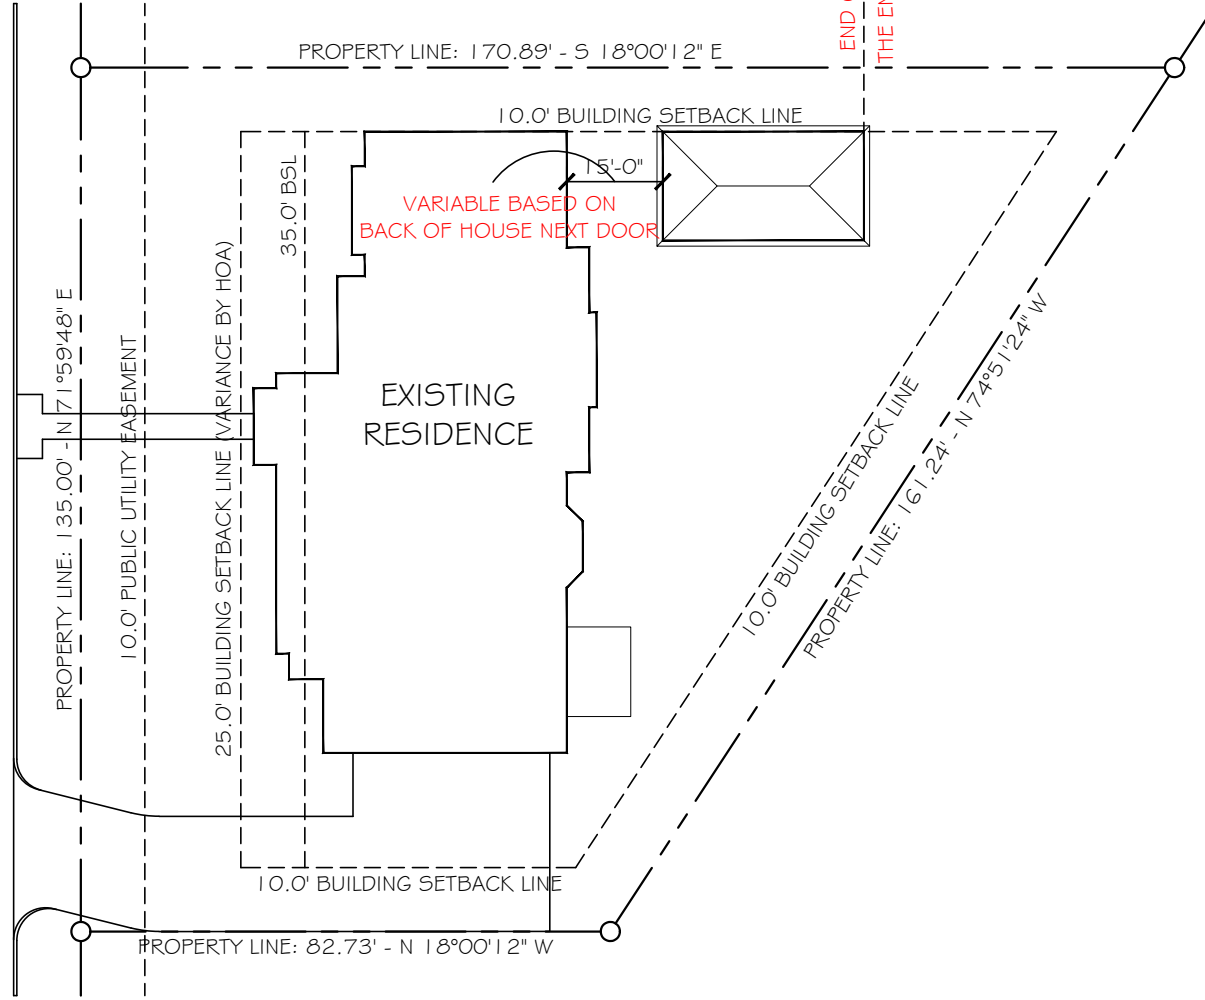

3459 MAHOGANY DRIVE

LOT 14, BLOCK 1

THE TRADITIONS
PHASE 2G
BRYAN, TEXAS
BRAZOS COUNTY

SPECIAL NOTES ON LOCATION OF CASITA

END OF CASITA CANNOT GO PAST
THE END OF THE HOUSE NEXT DOOR

VARIABLE BASED ON
BACK OF HOUSE NEXT DOOR

TFT BUILDERS
3459 MAHOGANY DRIVE

SITE
PLAN

HEATED AREA: 534.1 SQ.FT
SLAB AREA: 534.1 SQ.FT.

drawn by:
bho

scale:
1" = 30'-0"
job number
FT-22-015

sheet number:
SP-1.1